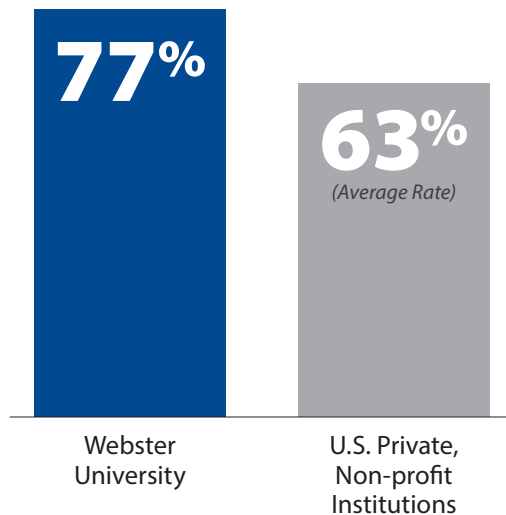

STUDENT SUCCESS

Webster University provides strong value for transfer students and Pell Grant recipients.

All Transfer Students

50%

of all Webster University domestic undergraduates are transfer students. A transfer student previously earned college credit at another institution before attending Webster University.

Full-Time Transfer Students 6-Year Completion Rate (Undergraduate)