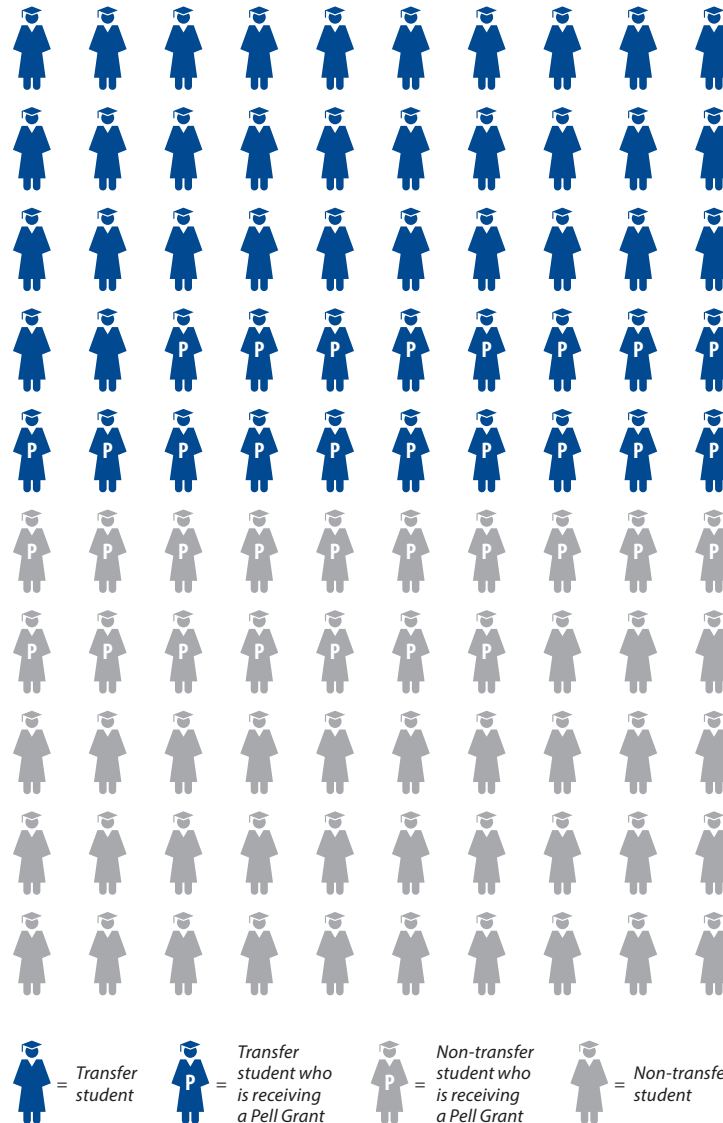

Webster's Domestic Undergraduate Total Enrollment